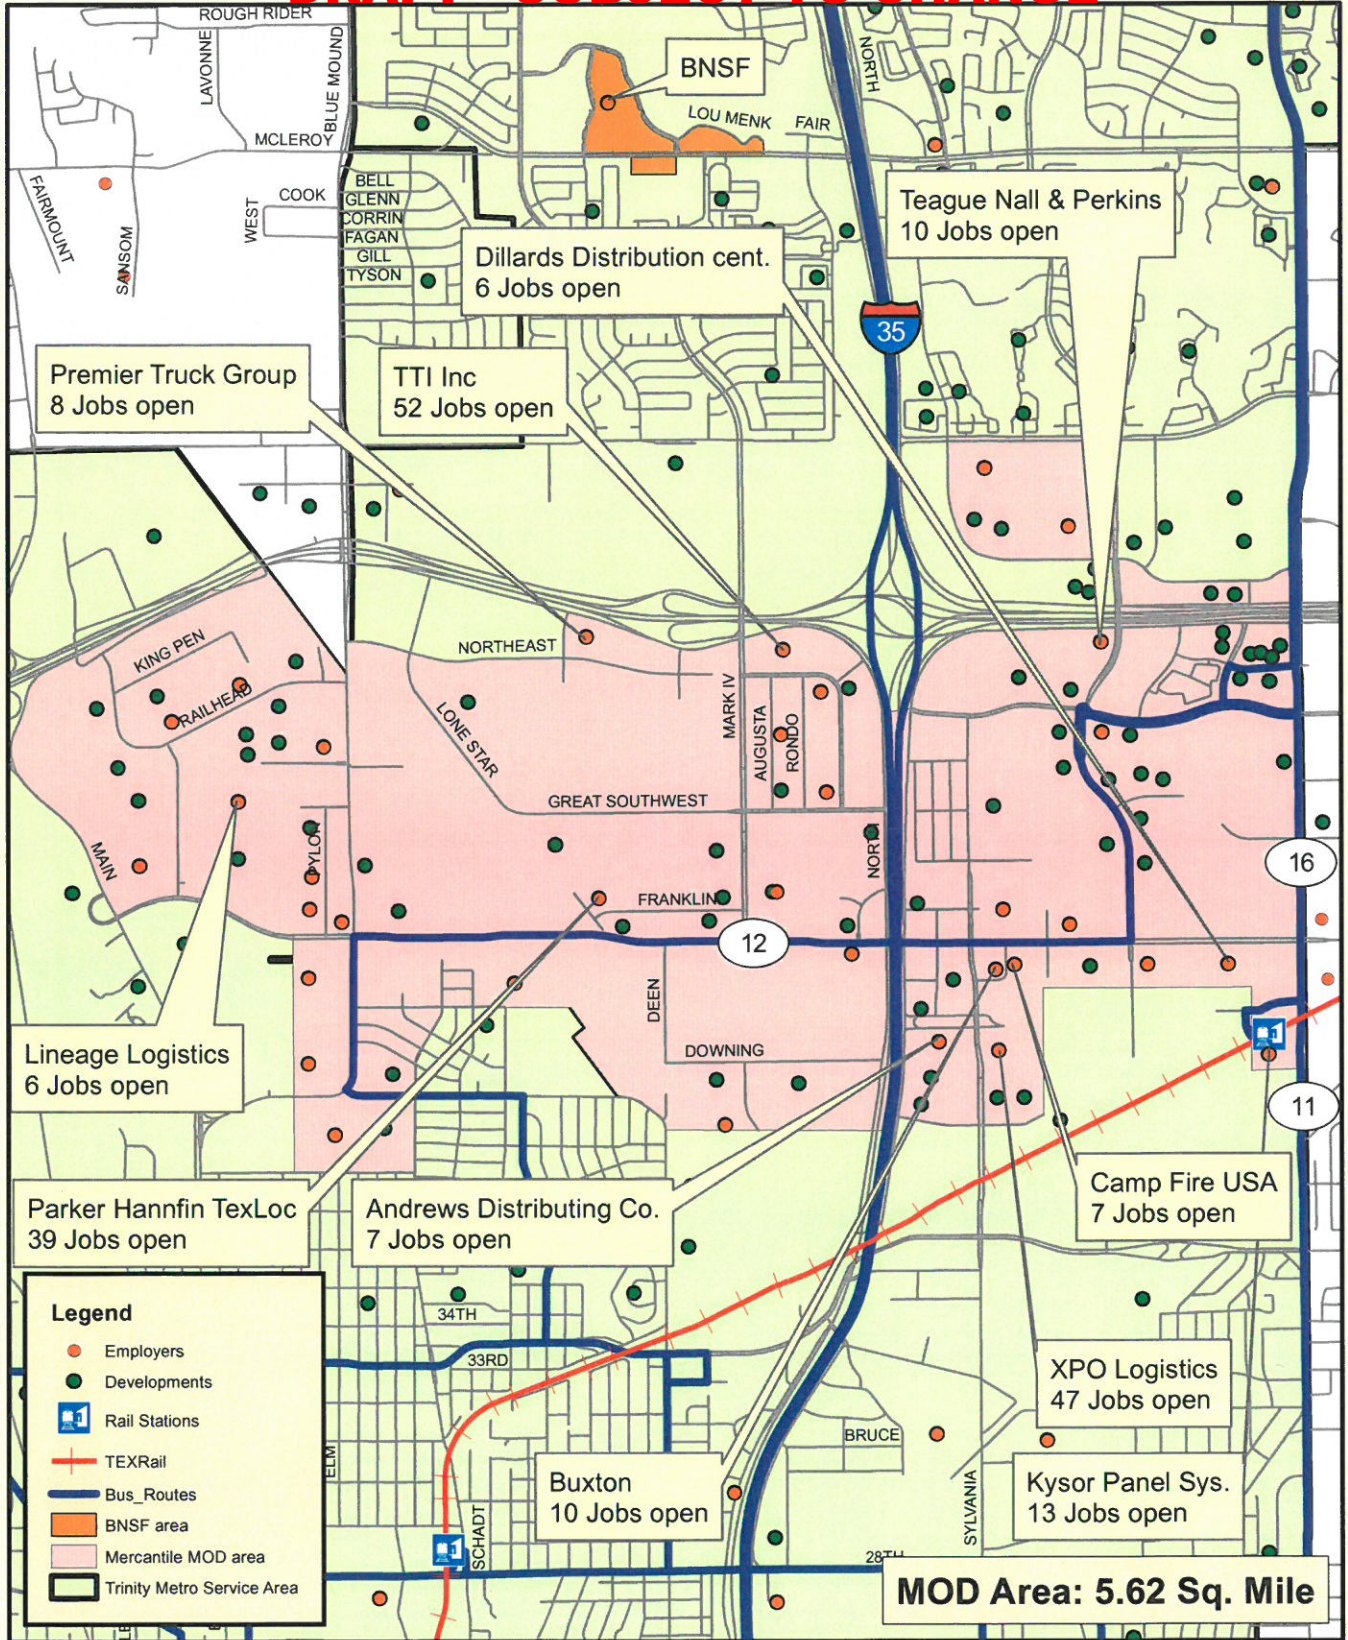

DRAFT - SUBJECT TO CHANGE

Legend

- Employers
- Developments
- Rail Stations
- + TEXRail
- Bus_Routes
- BNSF area
- Mercantile MOD area
- Trinity Metro Service Area

MOD Area: 5.62 Sq. Mile

MOD Service area around Mercantile