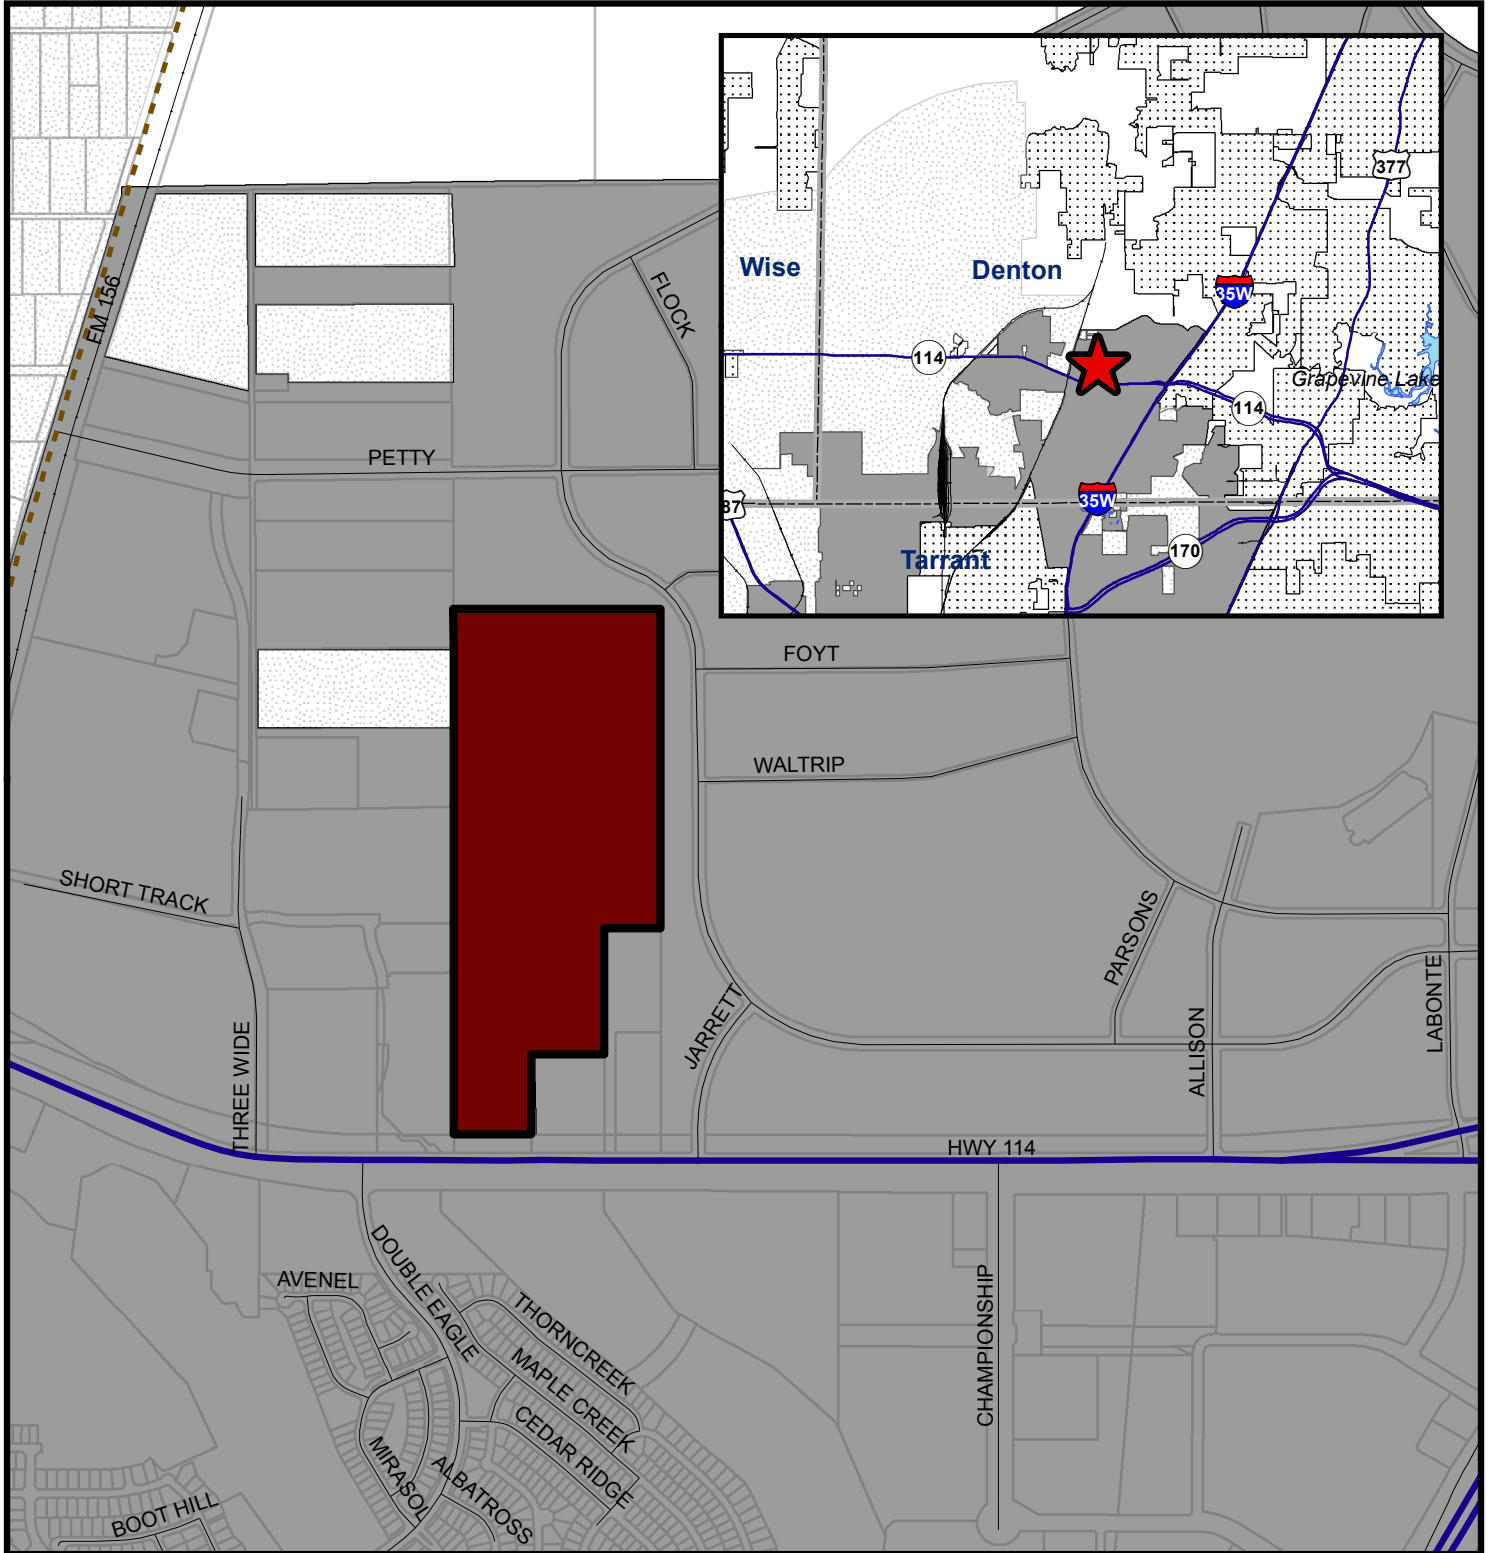

# Annexation AX-18-004

Exhibit A

Addition of approximately 76.7 Acres to become part of Council District 7

## Legend

-  Annexation Area
-  Fort Worth City Limit (Full Purpose)
-  Fort Worth City Limit (Limited Purpose)
-  Adjacent Cities

0 500 1,000 2,000 Feet

1:14,000

Planning & Development Department  
7/11/2018