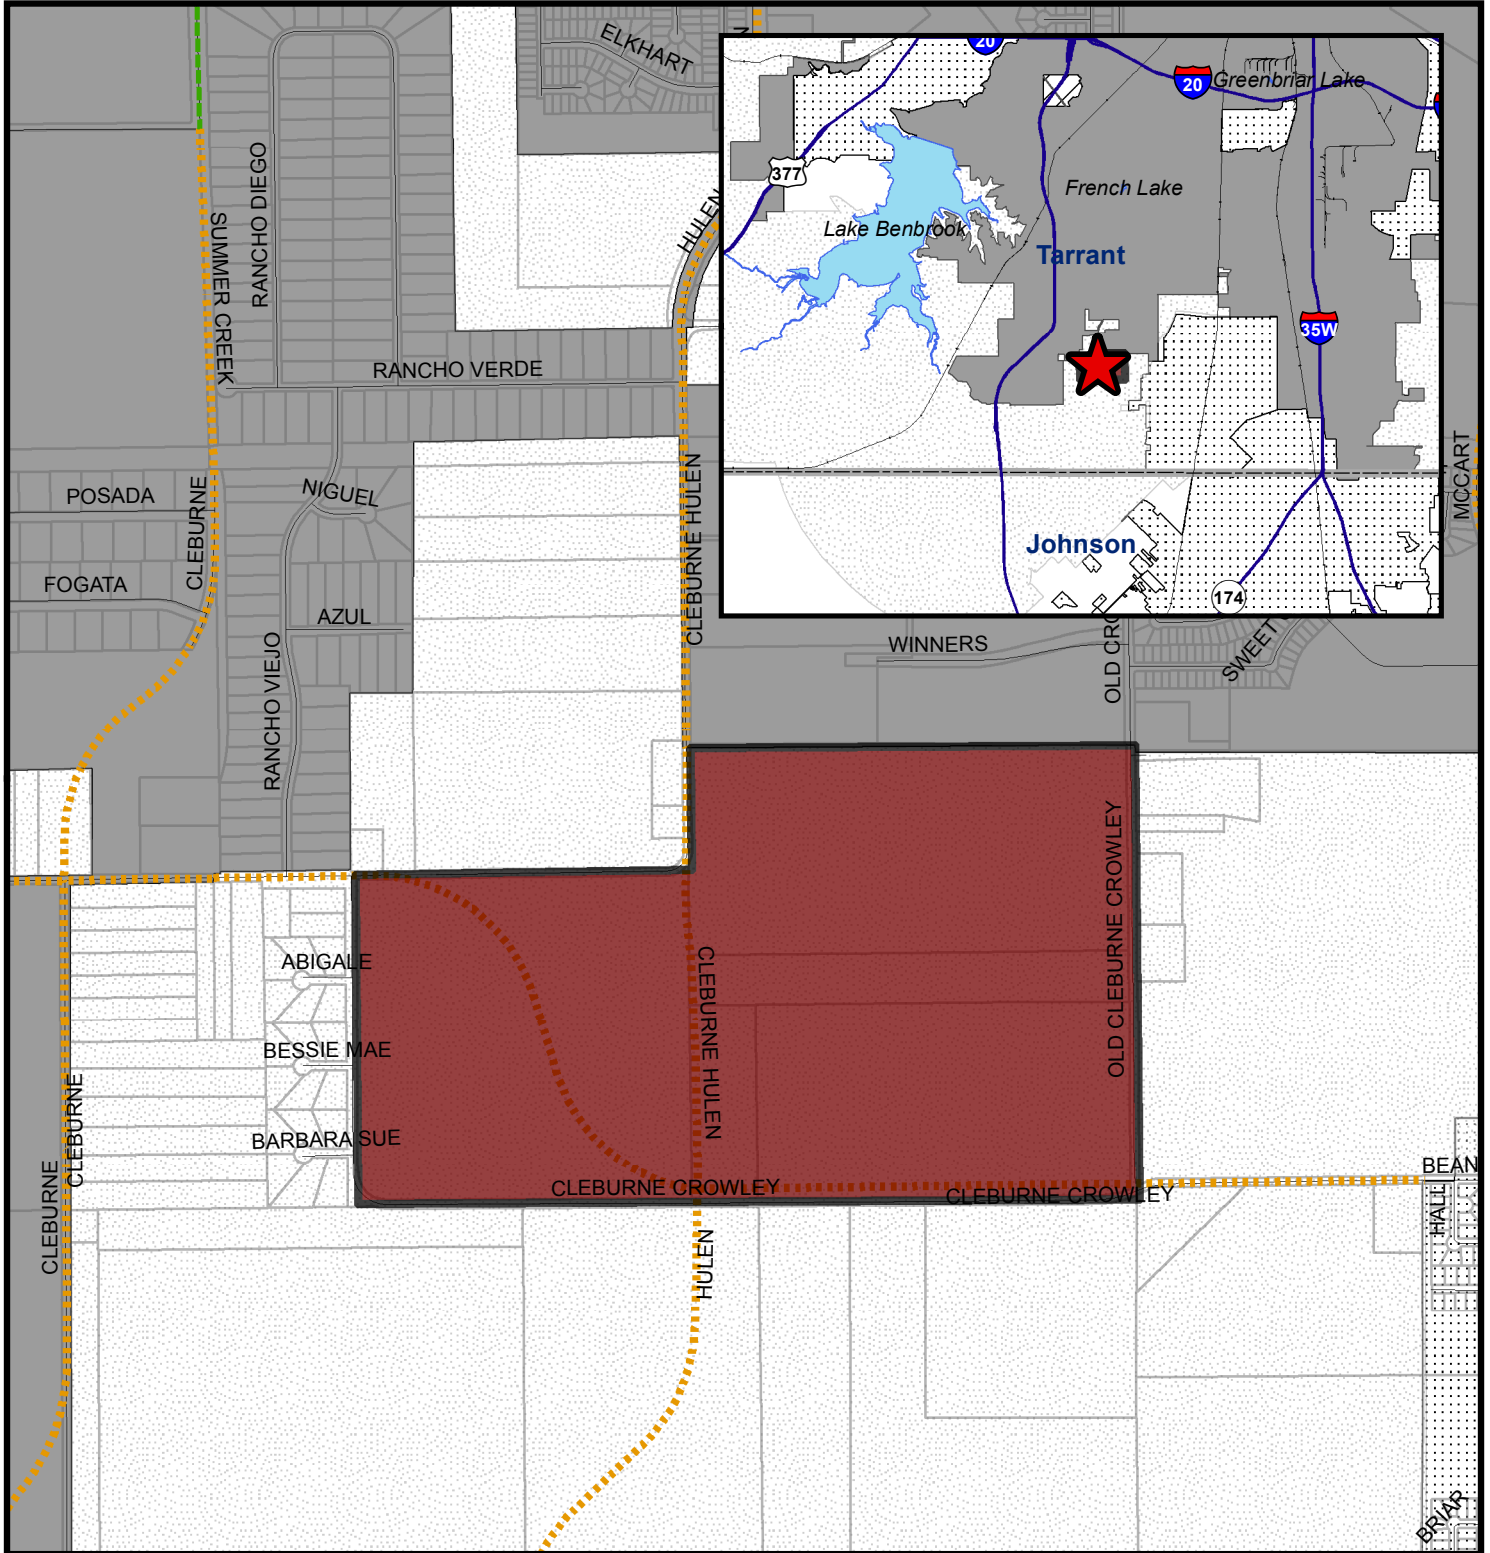

Annexation AX-18-003

Addition of approximately 287 Acres to become part of Council District 6

Legend

- Annexation Area
- Fort Worth City Limit (Full Purpose)
- Fort Worth City Limit (Limited Purpose)
- Adjacent Cities

1:14,400

Planning & Development Department
6/07/2018

COPYRIGHT 2018 CITY OF FORT WORTH UNAUTHORIZED REPRODUCTION IS A VIOLATION OF APPLICABLE LAWS. THIS DATA IS TO BE USED FOR A GRAPHICAL REPRESENTATION ONLY. THE ACCURACY IS NOT TO BE TAKEN / USED AS DATA PRODUCED FOR ENGINEERING PURPOSES OR BY A REGISTERED PROFESSIONAL LAND SURVEYOR. THE CITY OF FORT WORTH ASSUMES NO RESPONSIBILITY FOR THE ACCURACY OF SAID DATA.