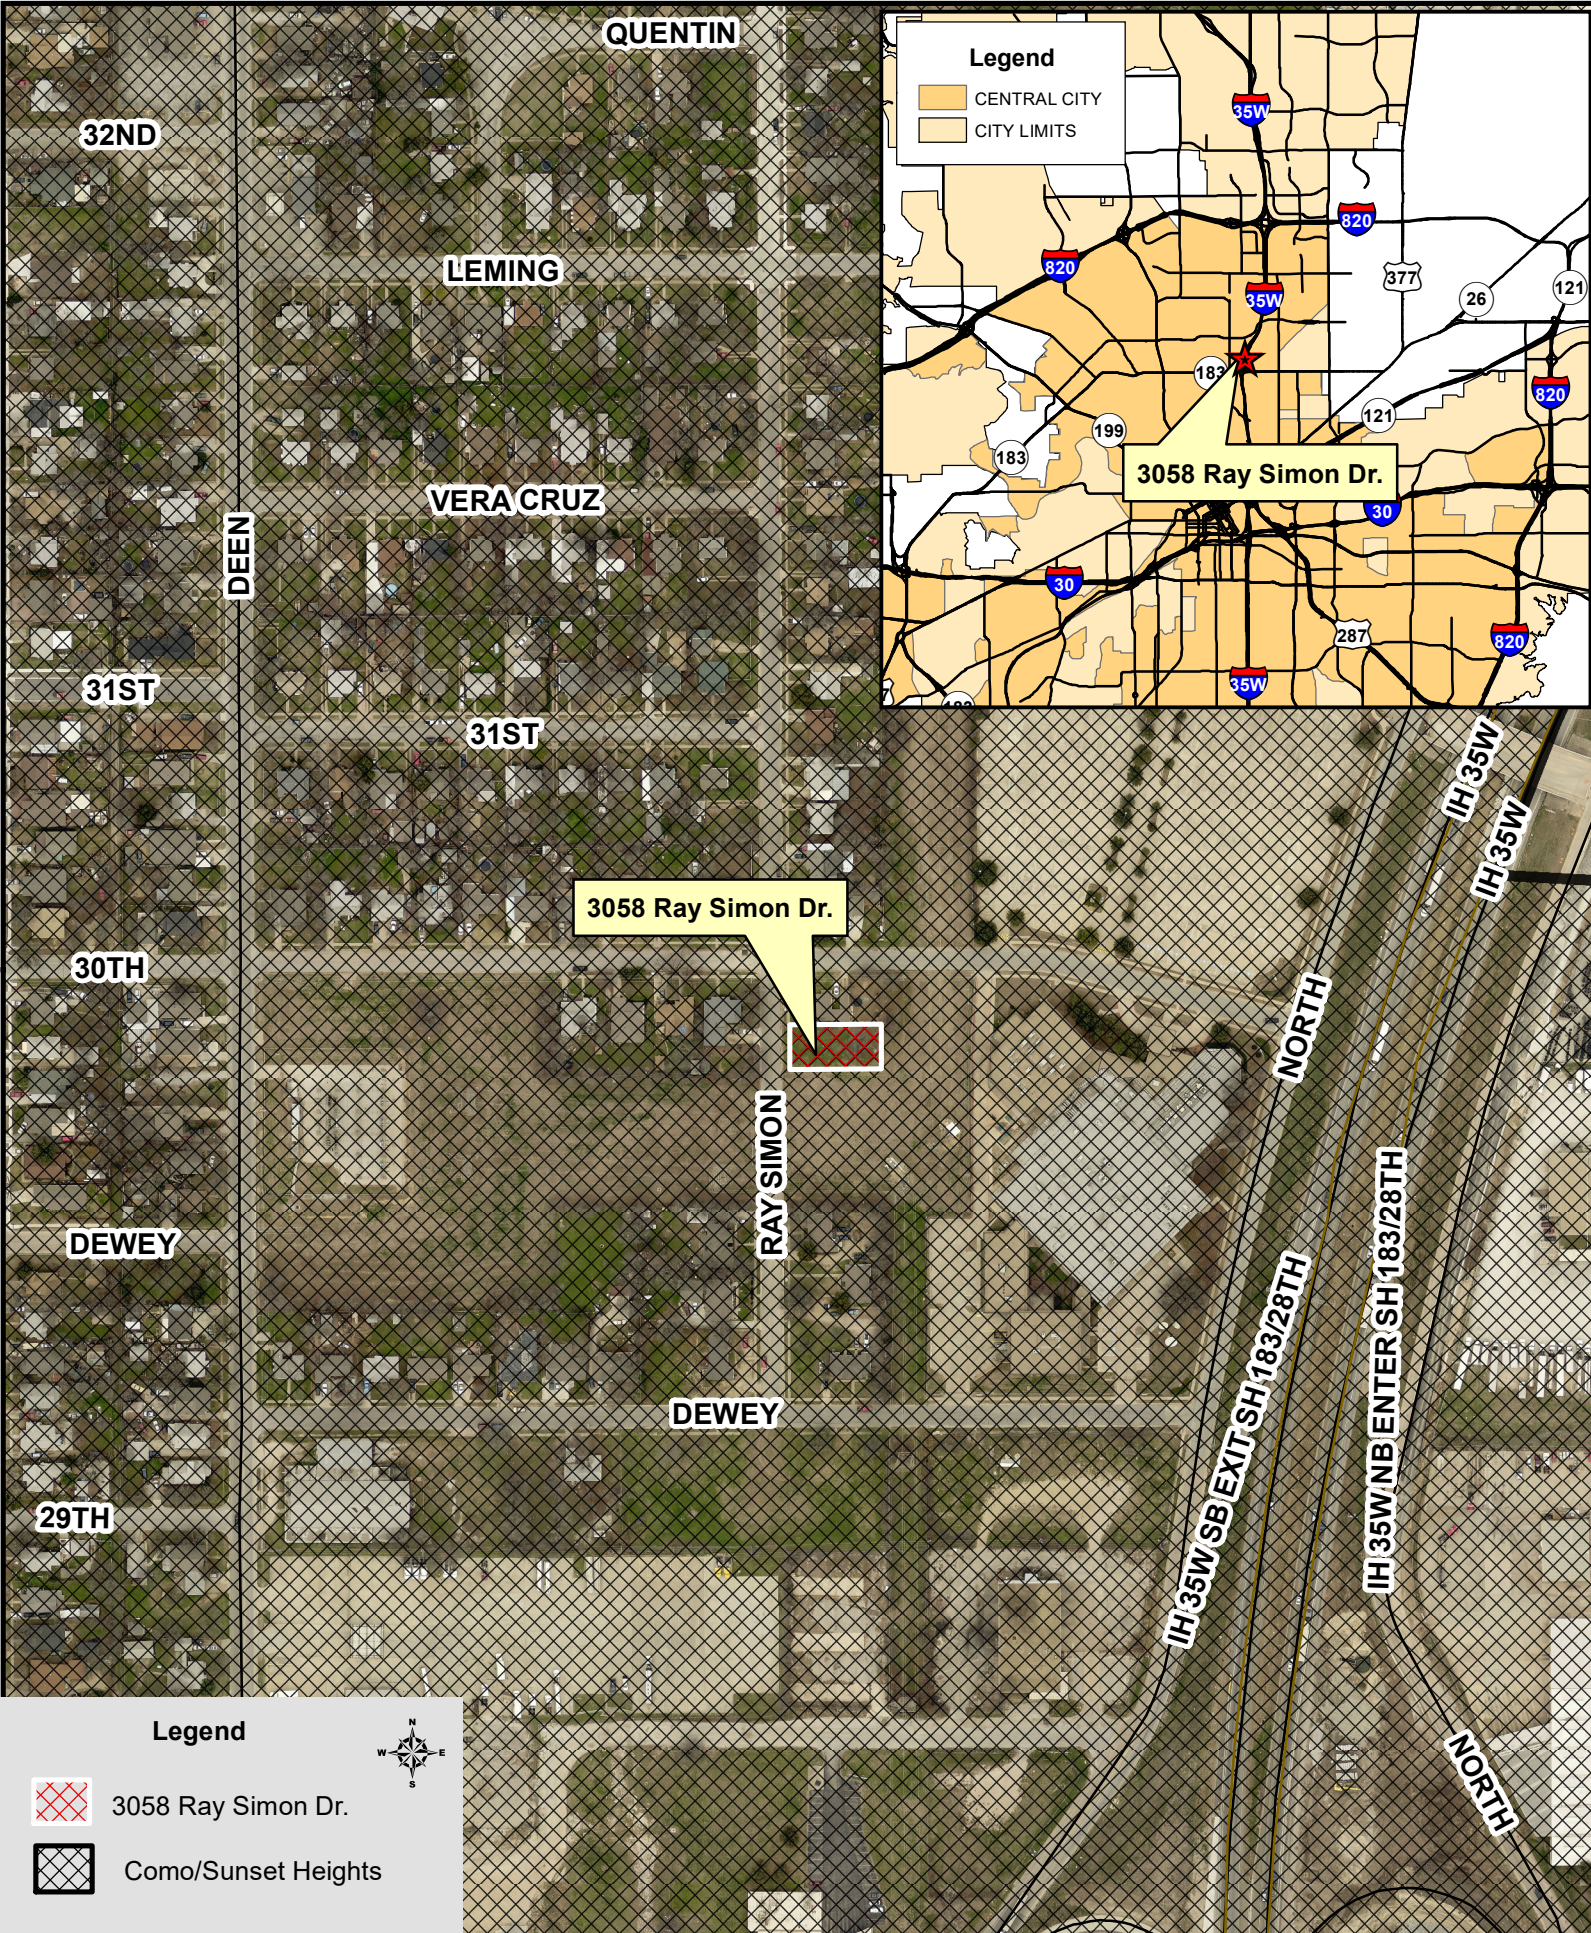

# 3058 Ray Simon Drive Council District 2, 28th Street/Meacham NEZ

### Legend

-  3058 Ray Simon Dr.
-  Como/Sunset Heights