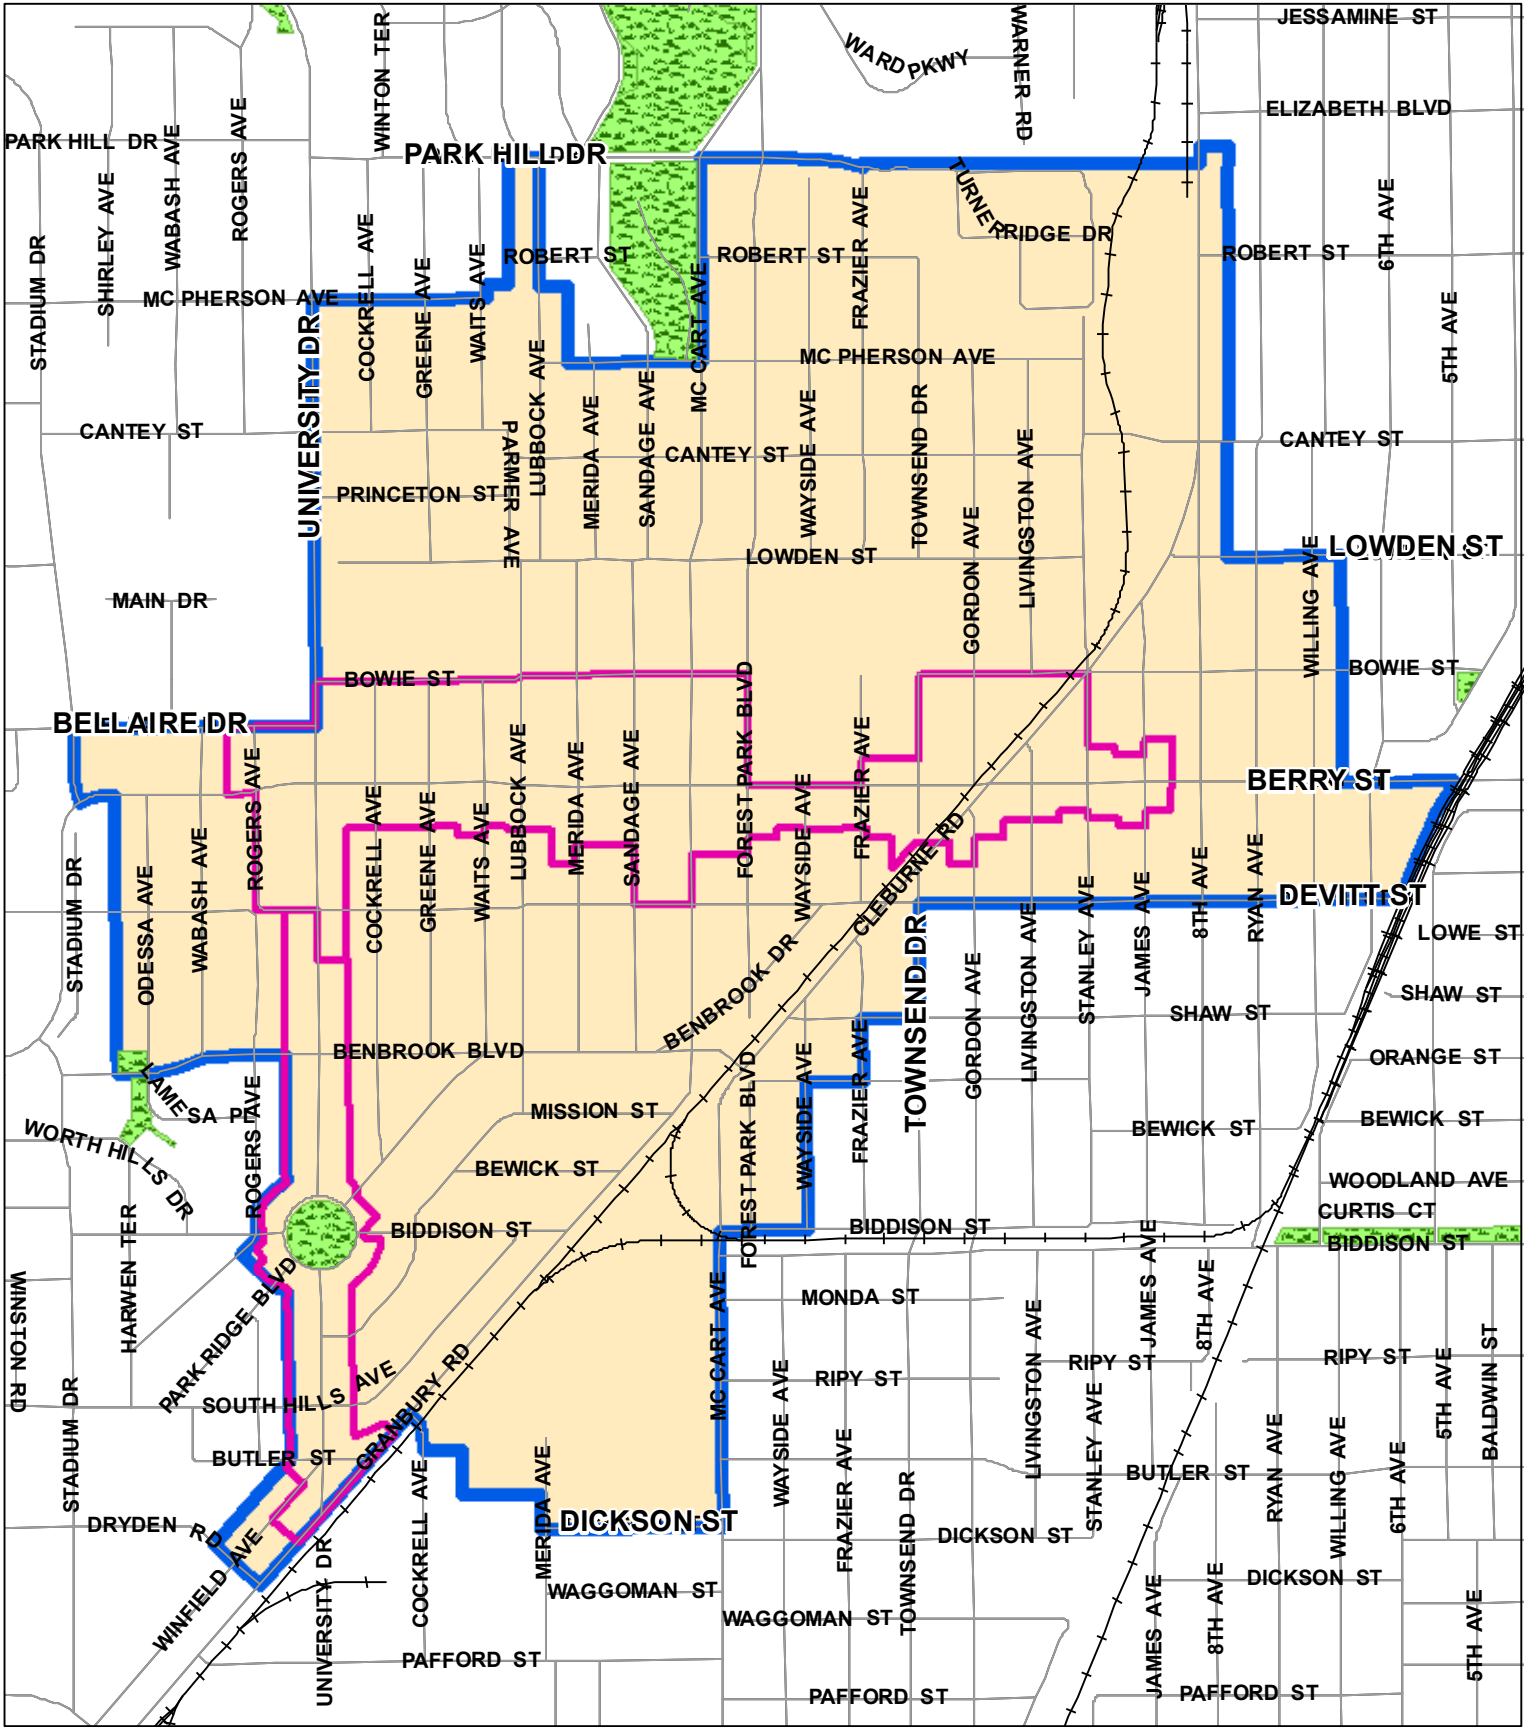

# Berry University Neighborhood Empowerment Zone

## Legend

-  Neighborhood Empowerment Zone
-  Urban Village
-  Park

Prepared On: December 15, 2010

COPYRIGHT 2010 CITY OF FORT WORTH UNAUTHORIZED REPRODUCTION IS A VIOLATION OF APPLICABLE LAWS. THIS DATA IS TO BE USED FOR A GRAPHICAL REPRESENTATION ONLY. THE ACCURACY IS NOT TO BE TAKEN / USED AS DATA PRODUCED FOR ENGINEERING PURPOSES OR BY A REGISTERED PROFESSIONAL LAND SURVEYOR. THE CITY OF FORT WORTH ASSUMES NO RESPONSIBILITY FOR THE ACCURACY OF SAID DATA.