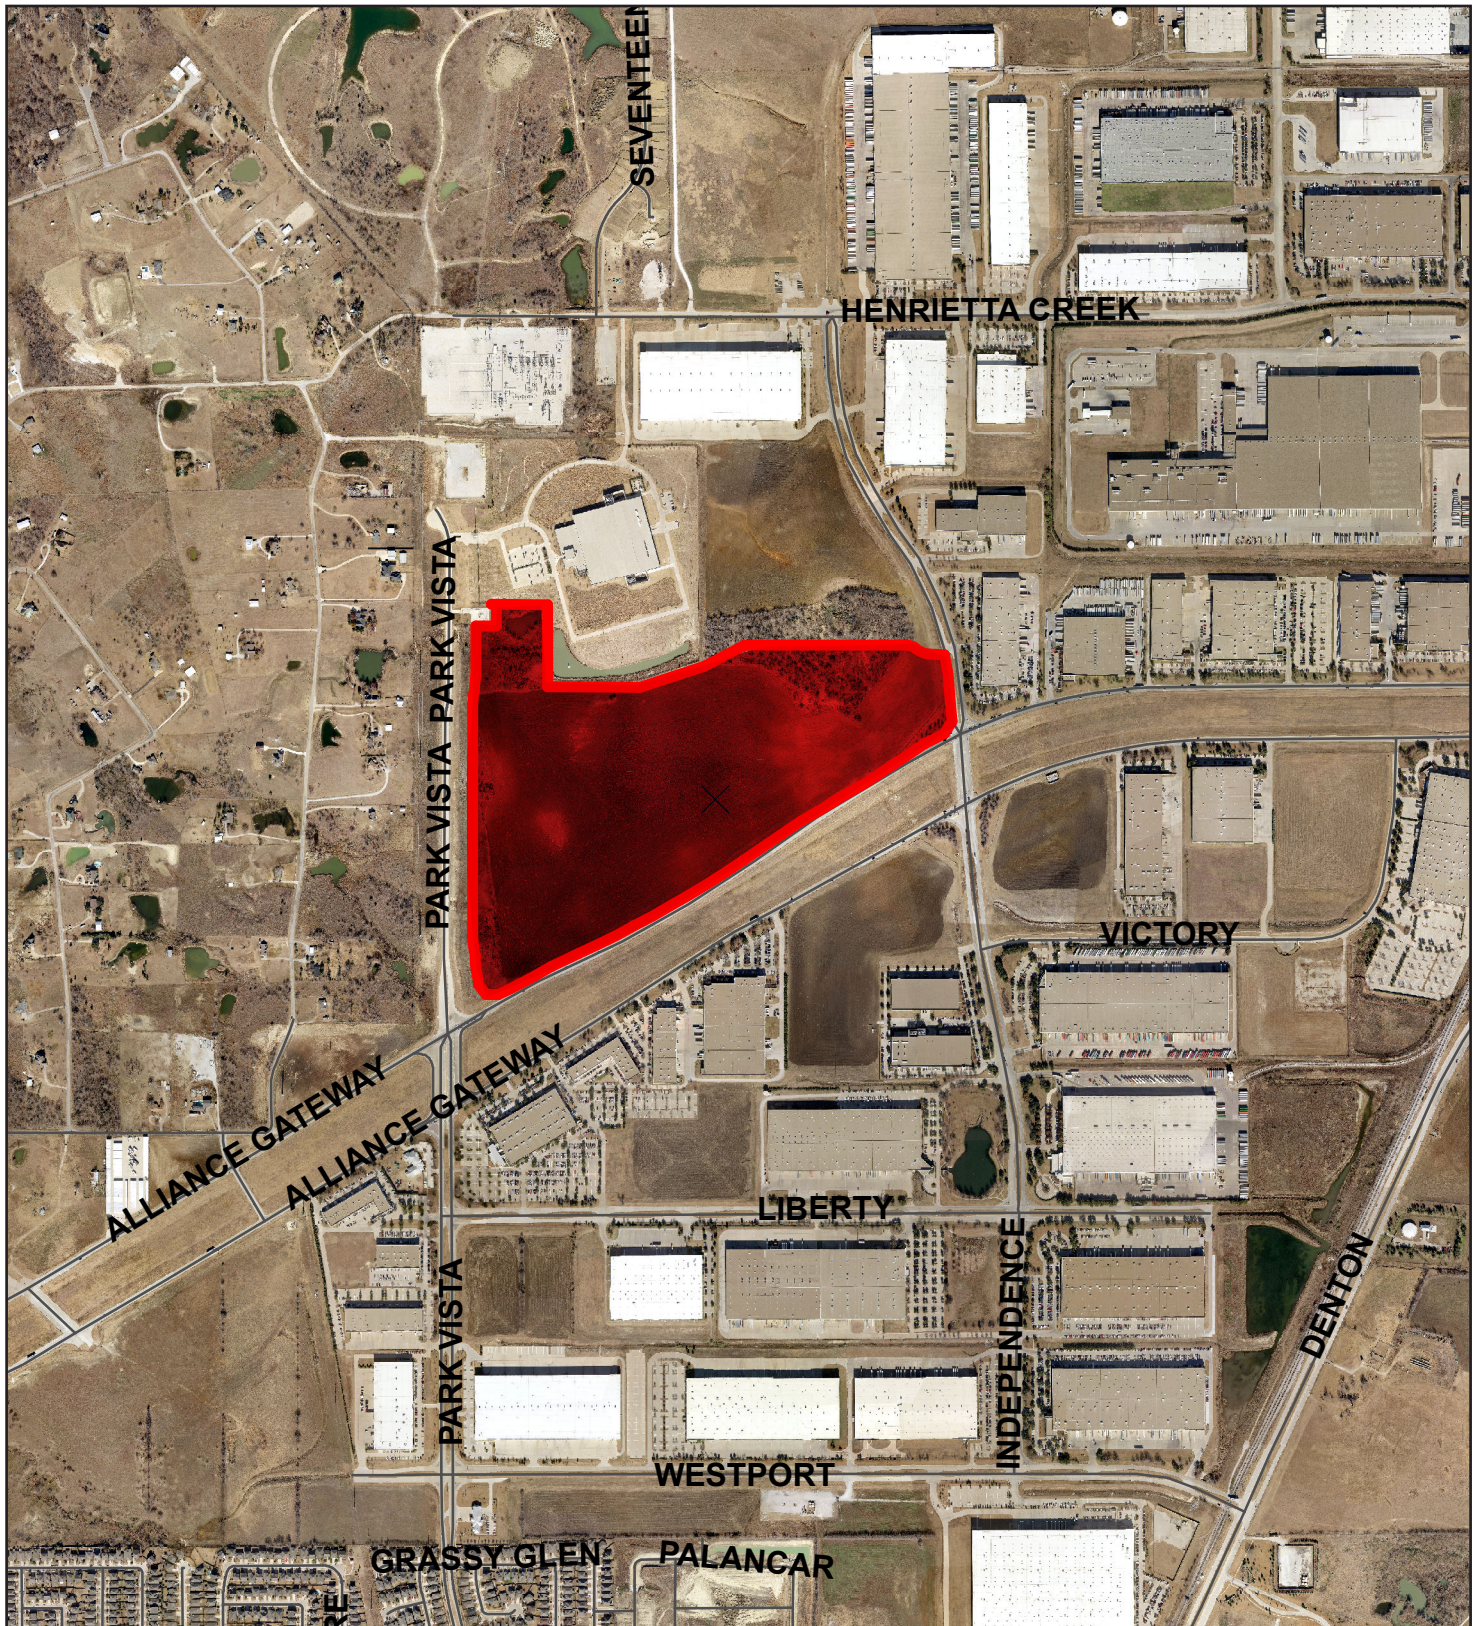

# Winner LLC Site Plan

Intersection of Park Vista Parkway and Alliance Gateway Freeway  
Fort Worth, TX

Copyright 2015 City of Fort Worth. Unauthorized reproduction is a violation of applicable laws. This product is for informational purposes and may not have been prepared for or be suitable for legal, engineering, or surveying purposes. It does not represent an on-the-ground survey and represents only the approximate relative location of property boundaries. The City of Fort Worth assumes no responsibility for the accuracy of said data.